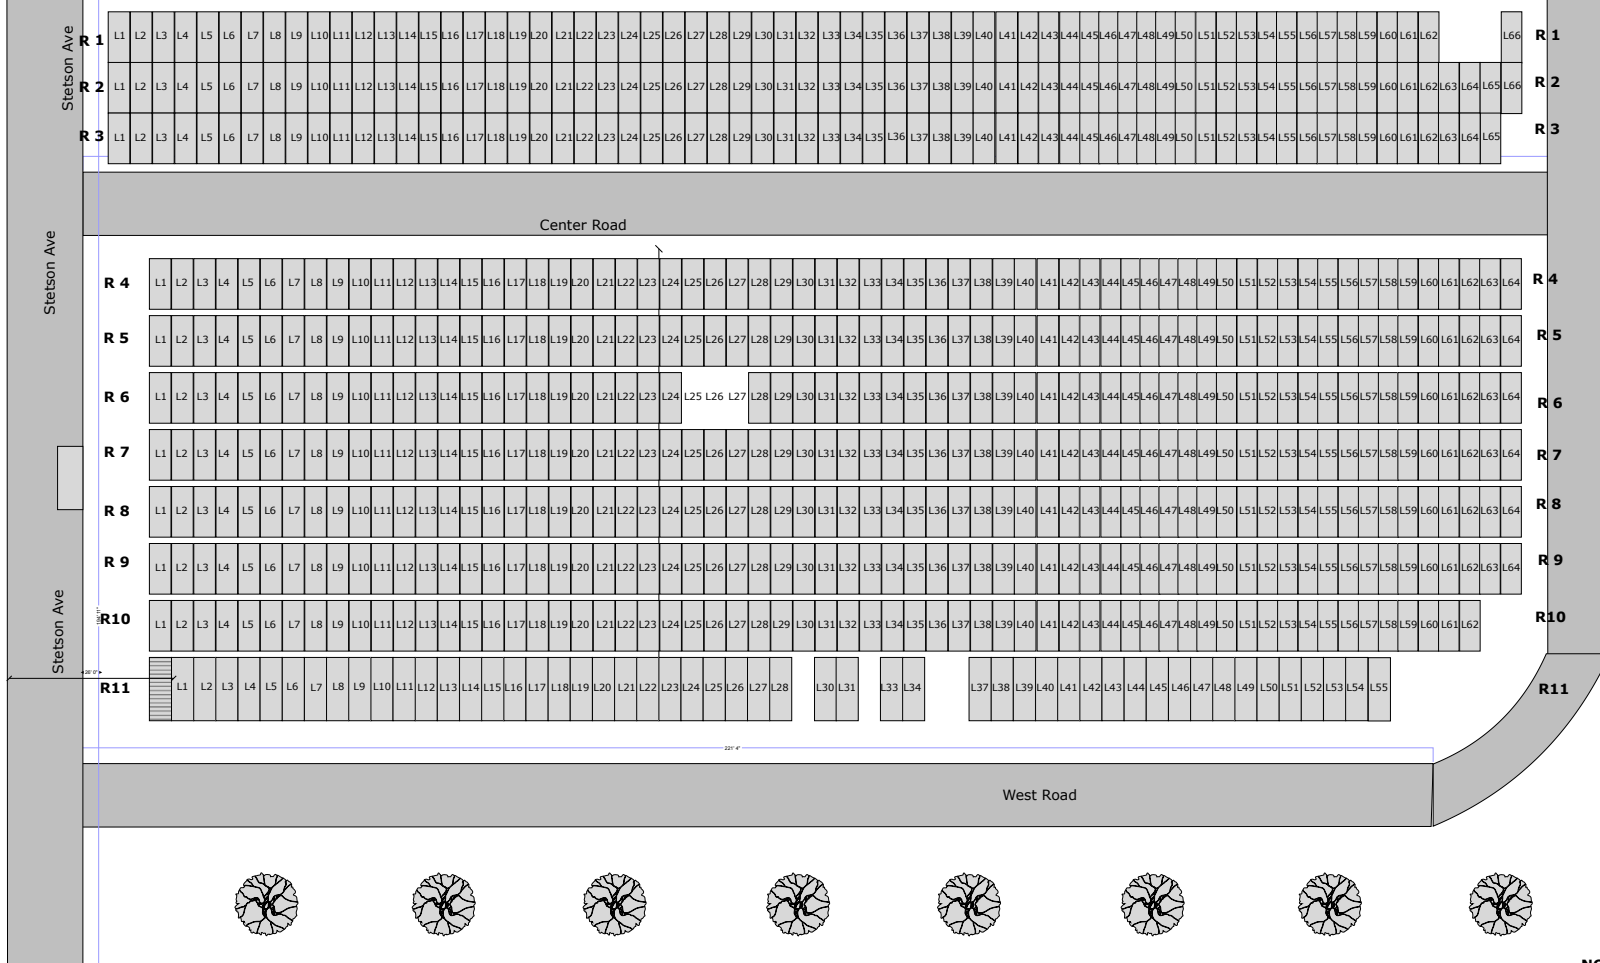

Hwy 13 Hwy 13 Hwy 13

Updated 5/31/21

- NOTES**
1. Rows 1 -10 not scale
 2. Rows 11-14, roads, and marked trees to scale
 3. Row 11, lot 1 is 26 feet from the center of Stetson Ave.
 4. Rows 12-14, lot 1 is 35 feet from the center of Stetson Ave.
 5. Lots in Row 11 are 42 inches wide by 10 feet long
 6. Lots in Rows 12-14 are 48 inches wide by 10 feet deep
 7. Lots in white are available for purchase.